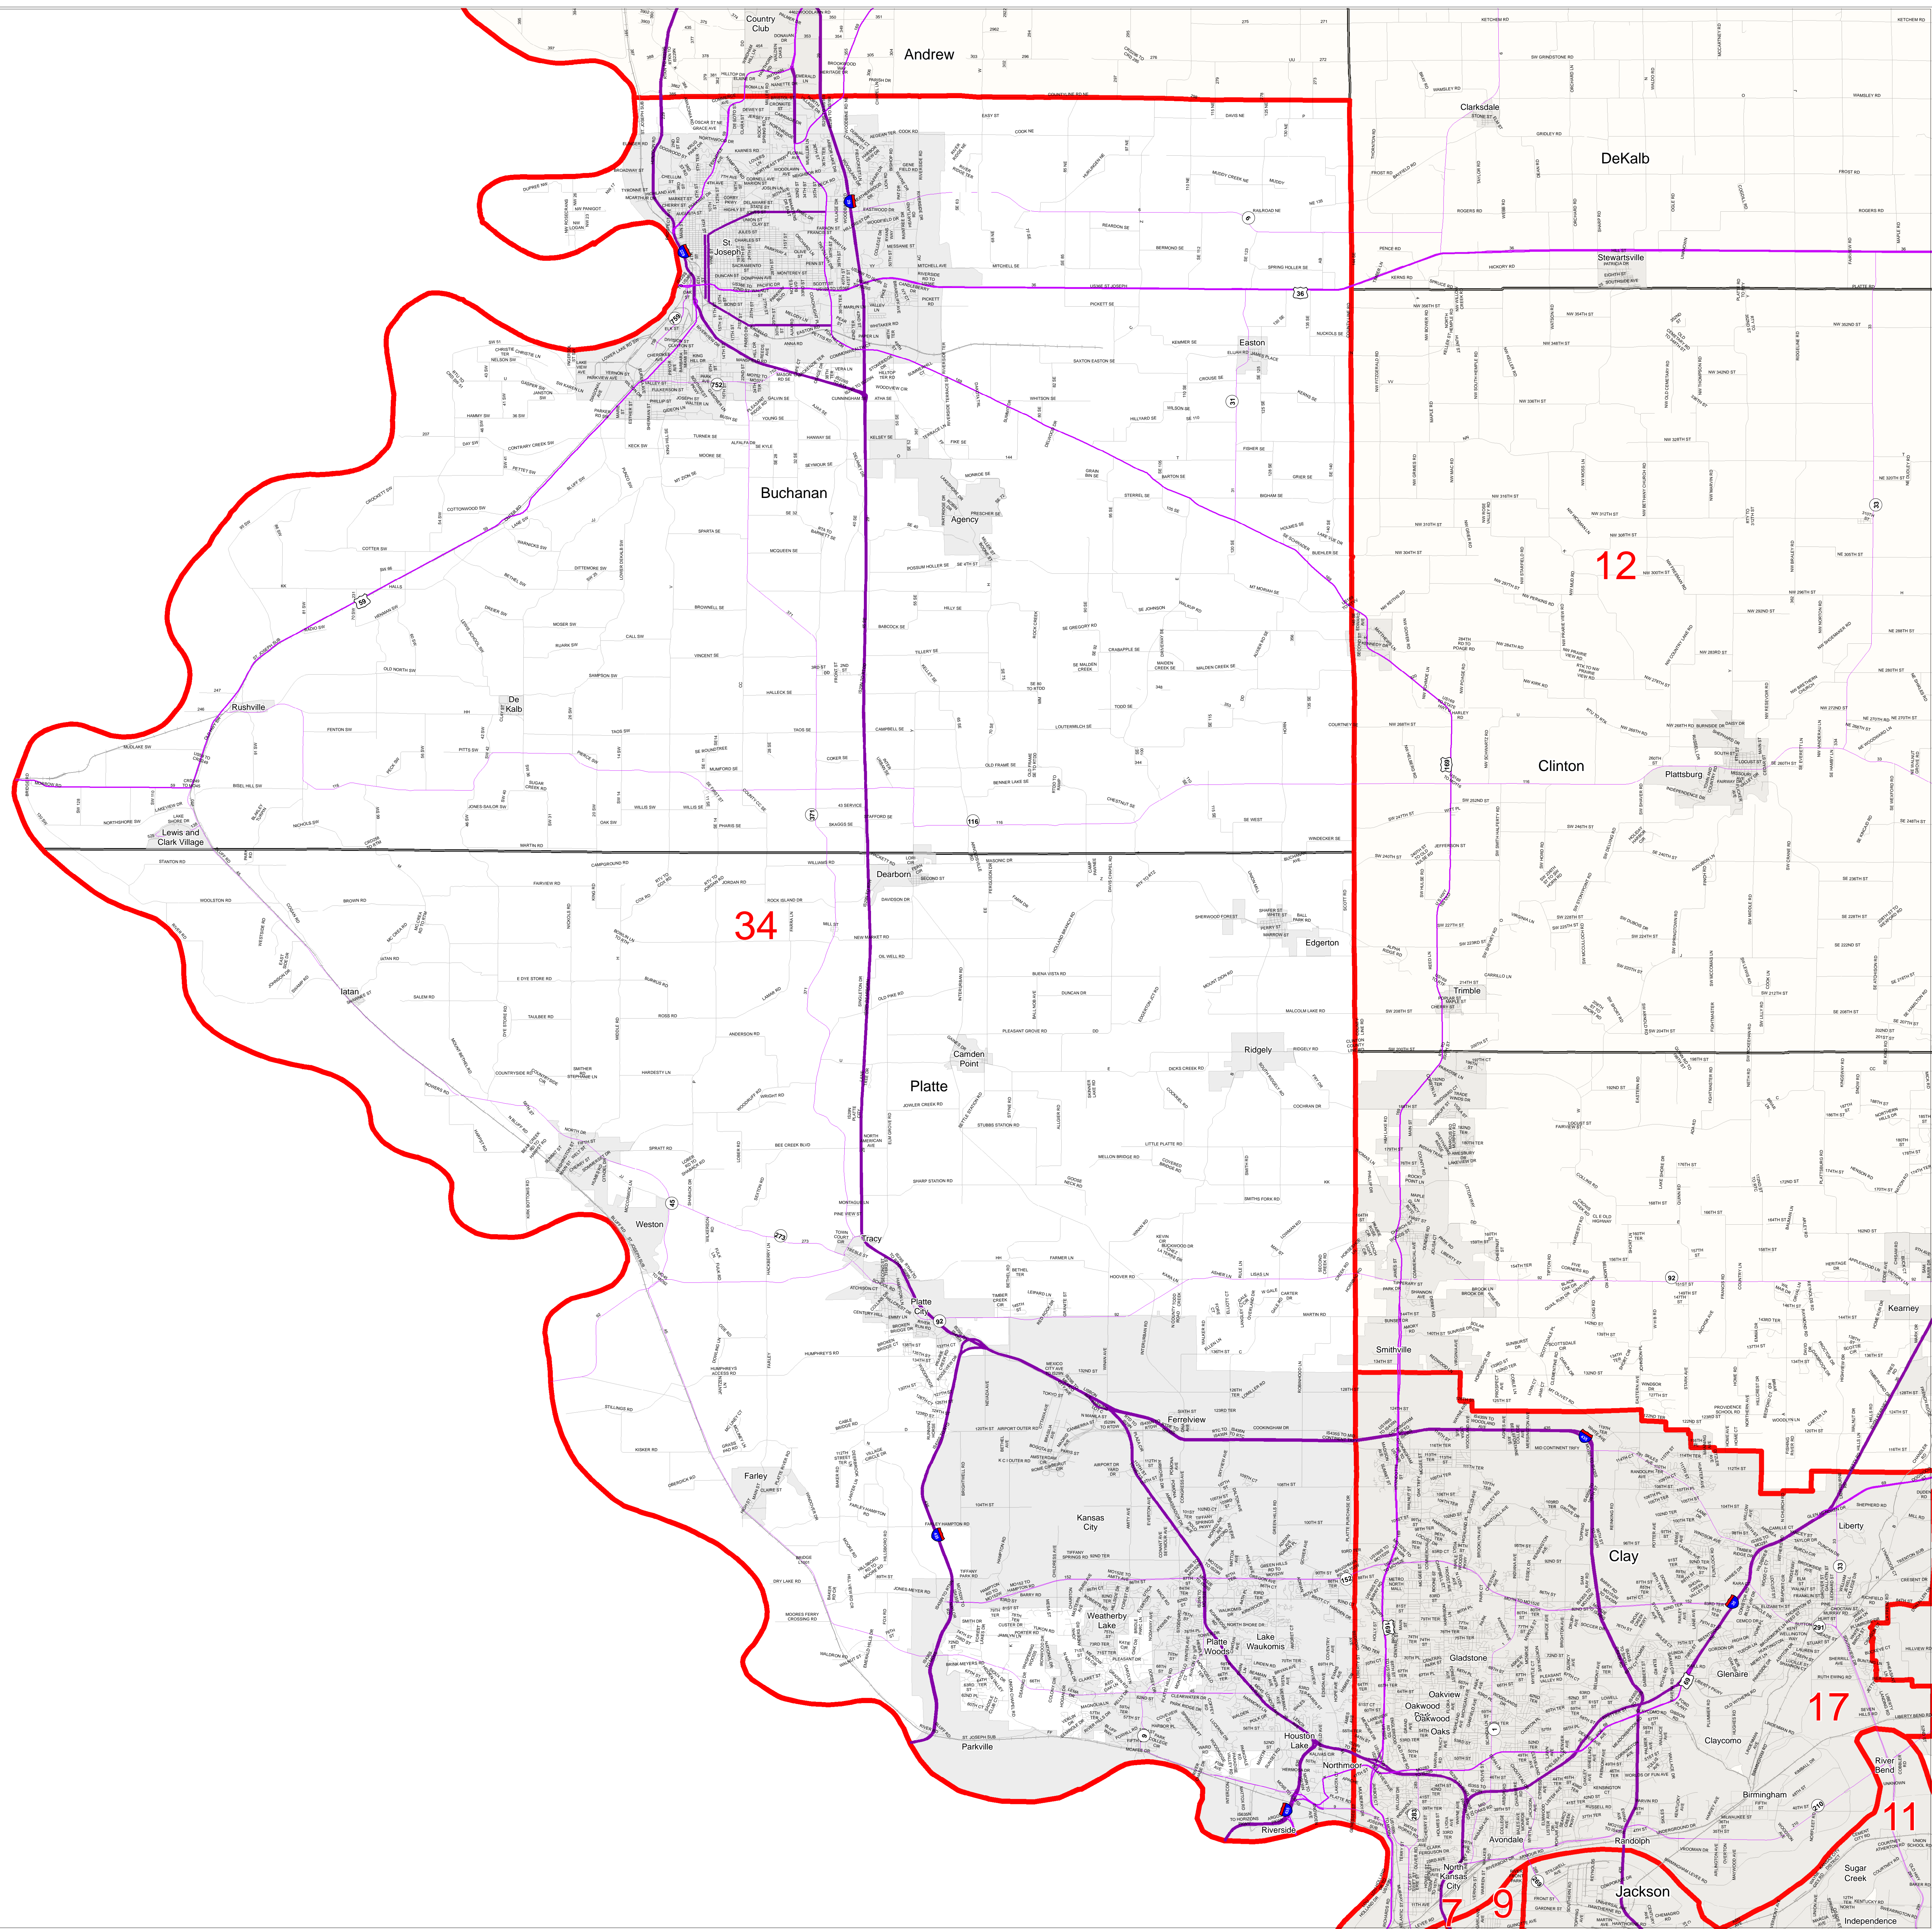

Missouri State Senate District Number 34

2012 Senate Apportionment Commission – Final Plan

- Districts
- Counties
- Interstates
- U.S. Highways
- MO Highways
- Streets
- Incorporated Places*
- Area Outside of Featured District

*Includes census designated places (CDPs).